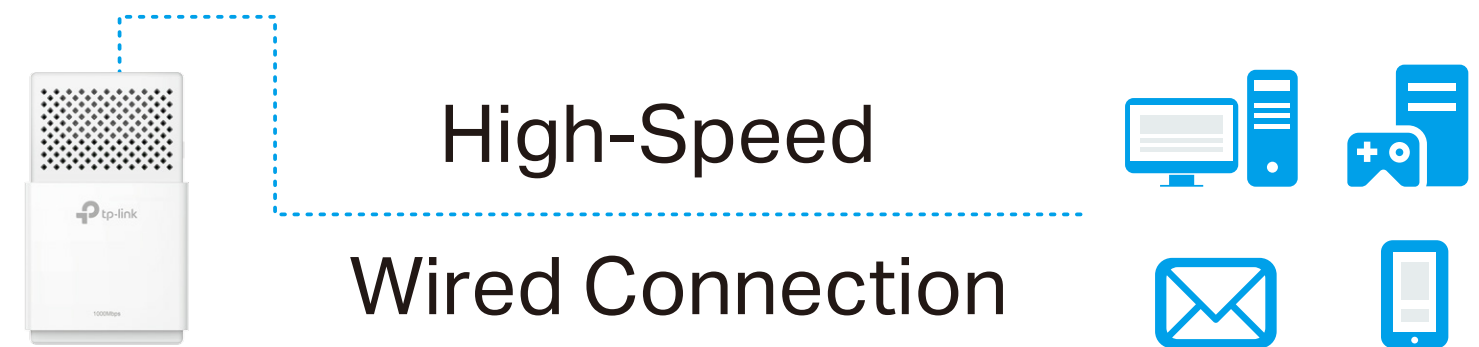

# AV1000 2-port Gigabit Powerline Starter Kit

Smooth HD Streaming  
on Multiple Devices

TL-PA7020 KIT

## HomePlug AV2 Standard Compliant

The HomePlug AV2 standard creates high-speed data transfer rates of up to 1000Mbps to support all your online activities.

## Gigabit Ethernet for Fast Connections

Two Gigabit Ethernet ports provide reliable high-speed wired connections for game consoles, smart TVs, STB and more.