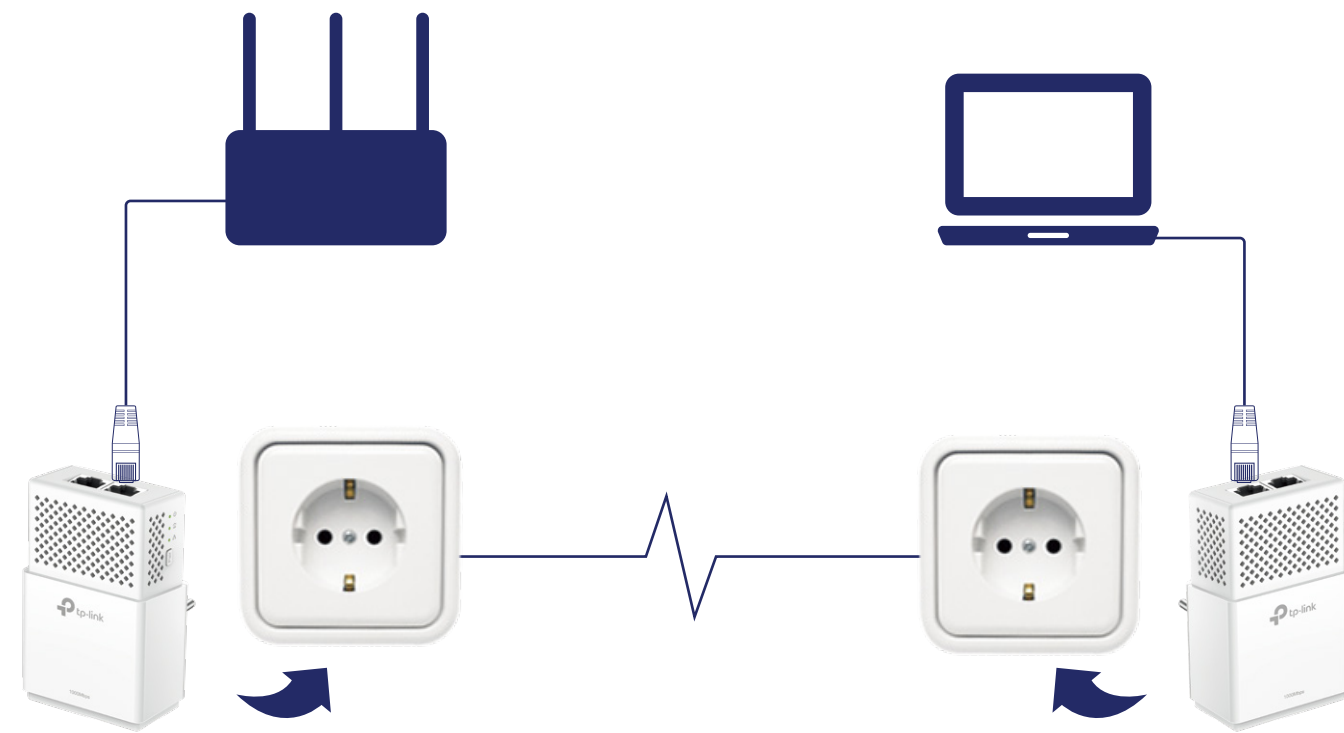

Highlights

Plug and Play!