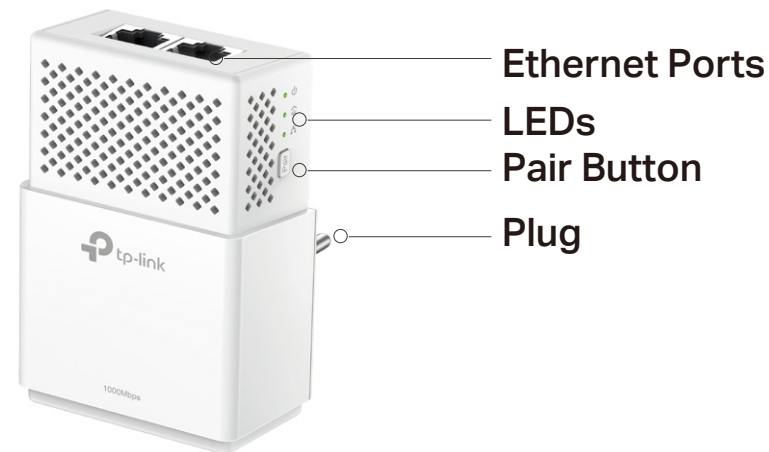

Specifications

Hardware

- Plug Type: EU
- Standards and Protocols: HomePlug AV2, HomePlug AV, IEEE 1901, IEEE 802.3, IEEE 802.3u, IEEE 802.3ab
- Power Consumption: Maximum: 3.42W (230V/50Hz)
  Typical: 3.10W (230V/50Hz)
  Standby: 0.48W (230V/50Hz)
- Range: 300 Meters over electrical circuit
- Interface: 2 * Gigabit Ethernet Port
- Button: Pair Button
- LED Indicator: Power, Powerline, Ethernet
- Dimensions (W x D x H): 2.4*1.4*3.8in. (60 x 36 x 98 mm)

For more information, please visit

<http://www.tp-link.com/en/products/details/cat-18_TL-PA7020-KIT.html>

or scan the QR code left

Software

- Modulation Technology: OFDM (PLC)
- Encryption: Powerline Security: 128-bit AES

Others

- Certification: CE, RoHS
- Package Contents:
  Powerline Ethernet Adapter
  2-meter Ethernet cable (RJ45)
  Quick Installation Guide
- System Requirements:
  Windows 2000/XP/2003/Vista, Windows 7/8/8.1/10, Mac, Linux
- Environment:
  Operating Temperature: 0°C~40°C (32°F ~104°F)
  Storage Temperature: -40°C~70°C (-40°F ~158°F)
  Operating Humidity: 10%~90% non-condensing
  Storage Humidity: 5%~90% non-condensing

Specifications are subject to change without notice. TP-Link is a registered trademark of TP-Link Technologies Co., Ltd. Other brands and product names are trademarks or registered trademarks of their respective holders. No part of the specifications may be reproduced in any form or by any means or used to make any derivative such as translation, transformation, or adaptation without permission from TP-Link Technologies Co., Ltd.

* Compatible with all HomePlug AV & AV2 Standard Powerline adapters.

* Listed AV and Wi-Fi speeds refer to the theoretical maximum physical-layer data transfer rate. Actual data speeds vary and are influenced by the home's Wi-Fi/electrical/physical environment, and if adapters are placed on the same home circuit.

* Utility supports Windows 10/8.1/8/7/Vista/XP and Mac OS X (10.7 or later) operating system for the present.

www.tp-link.com

TP-Link AV1000 2-port Gigabit Powerline Starter Kit TL-PA7020 KIT