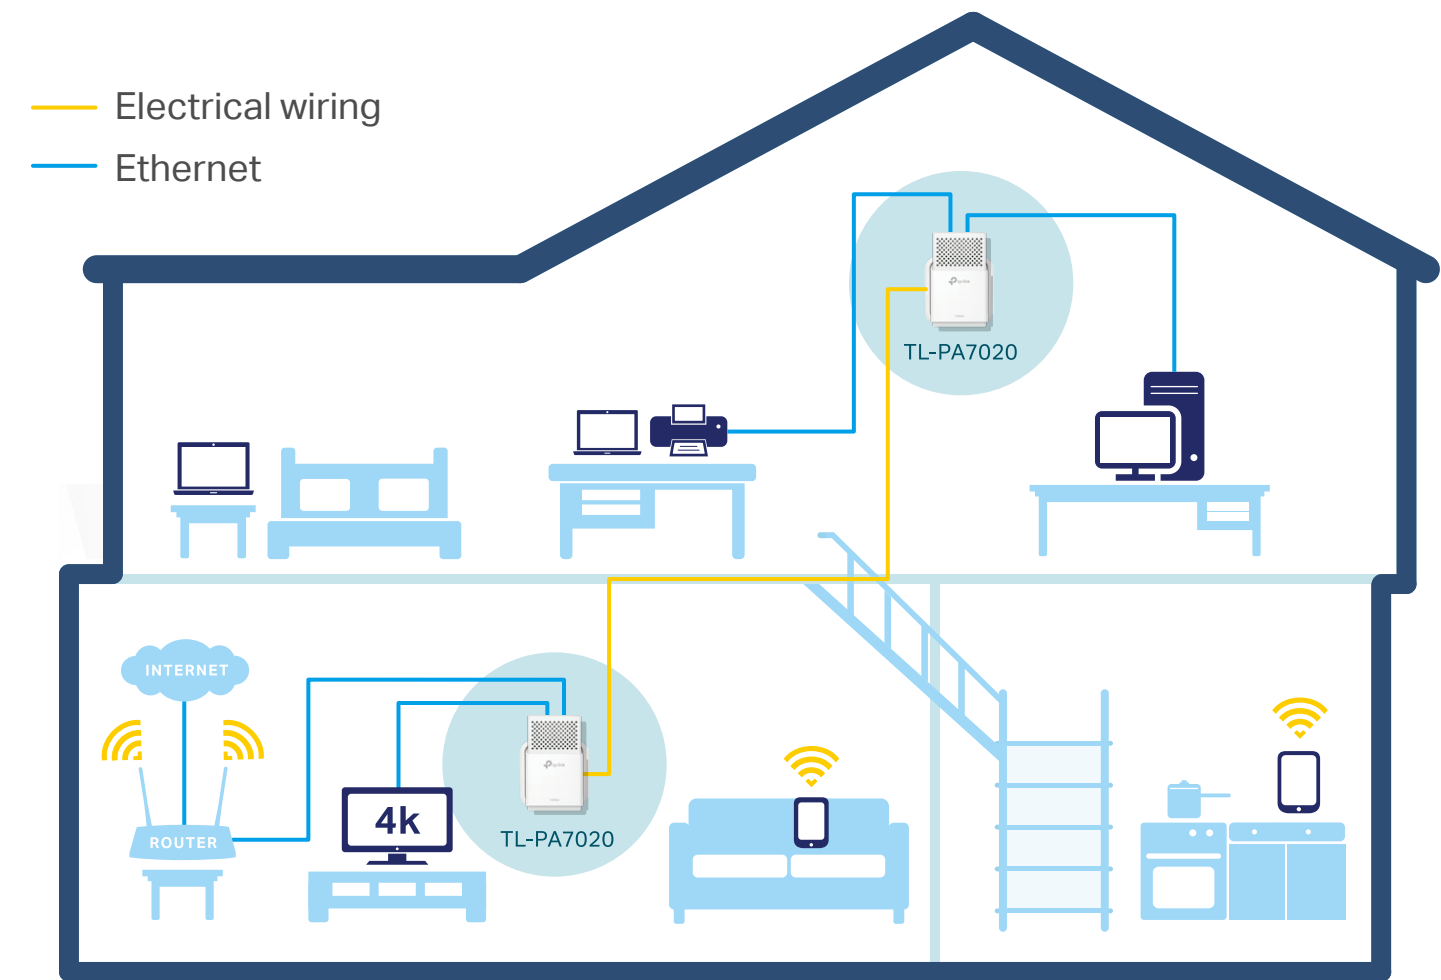

## HomePlug AV2 Standard Compliant

The HomePlug AV2 standard creates high-speed data transfer rates of up to 1000Mbps to support all your online activities.

## Gigabit Ethernet for Fast Connections

Two Gigabit Ethernet ports provide reliable high-speed wired connections for game consoles, smart TVs, STB and more.

# Highlights

Plug and Play!

Powerline adapters and extenders must be deployed in a set of two or more.

Internet from Any Outlet

## Speed

- Ultra-fast Powerline Speed – HomePlug AV2 standard compliant, high-speed data transfer rate of up to 1000Mbps, ideal for Ultra HD streaming and online gaming
- Multiple Gigabit Ports – 2 Gigabit Ethernet Ports allow your TVs, game consoles or PCs to connect to the internet at high speeds